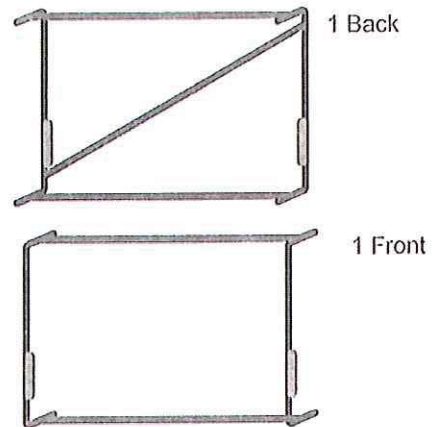

Collapsible 5 - Pie Rack

Parts List:

Assembly Steps:

- 1 Slide Bottom Rail Tube ends over Front & Back Rod ends (4 Places)
- 2 Slide Top Tube ends over Front & Back Rod Ends (4 Places)
- 3 Slide Side Rail Rod ends into Front & Back Tubes (4 Places)