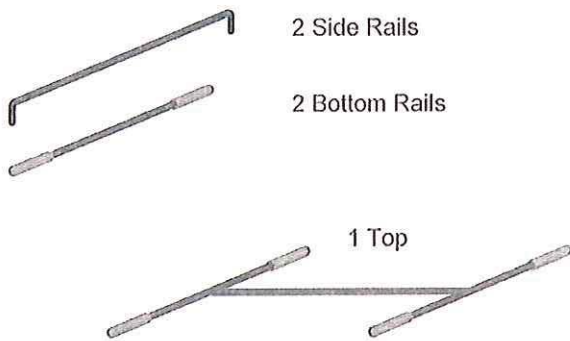

Collapsible 5 - Pie Rack

Parts List:

Assembly Steps:

- 1 Slide Bottom Rail Tube ends over Front & Back Rod ends (4 Places)
- 2 Slide Top Tube ends over Front & Back Rod Ends (4 Places)
- 3 Slide Side Rail Rod ends into Front & Back Tubes (4 Places)